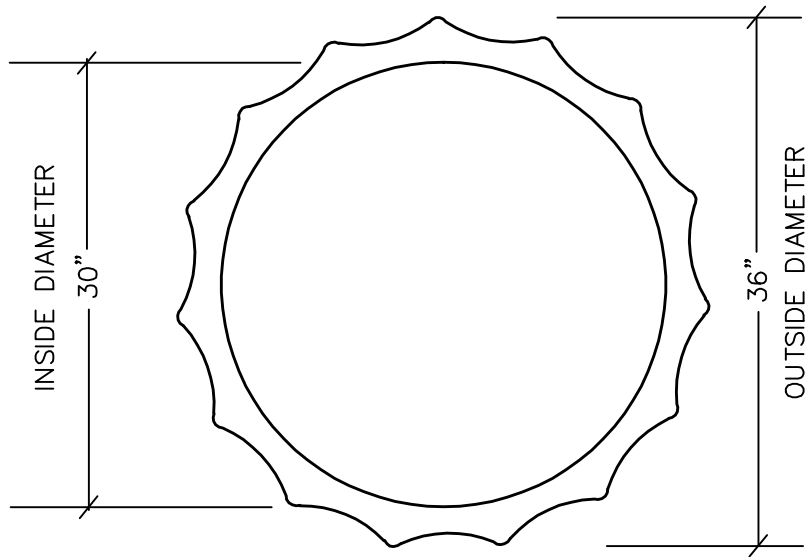

MIAMI ROUND PLANTER
MODEL NUMBER 1SU-3624

TOP VIEW

SIDE VIEW

1SU-2430

1SU-3624

1SU-3636

1SU-6036

MIAMI ROUND PLANTER VARIATIONS