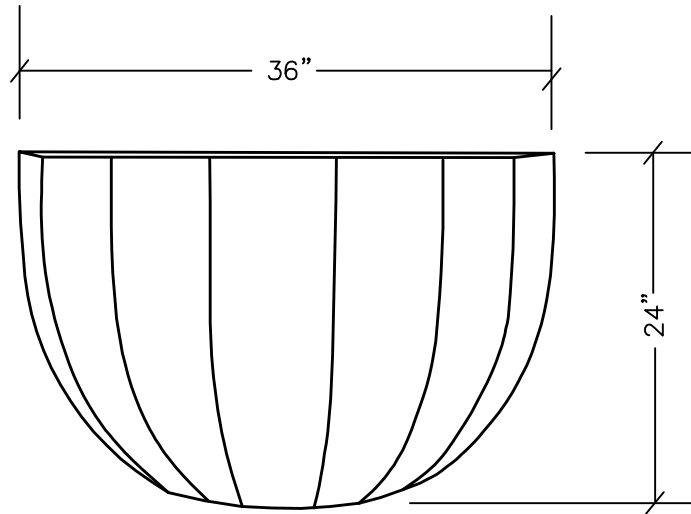

MIAMI ROUND PLANTER
MODEL NUMBER 1SU-3624

TOP VIEW

SIDE VIEW

1SU-2430

1SU-3624

1SU-3636

1SU-6036

MIAMI ROUND PLANTER VARIATIONS