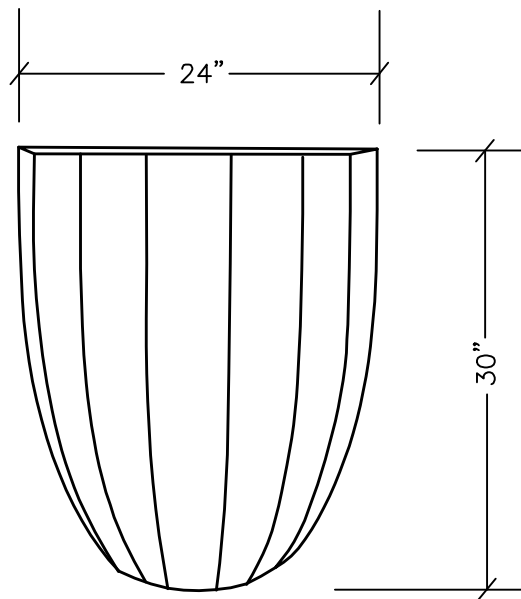

MIAMI ROUND PLANTER
MODEL NUMBER 1SU-2430

TOP VIEW

SIDE VIEW

1SU-2430

1SU-3624

1SU-3636

1SU-6036

MIAMI ROUND PLANTER VARIATIONS