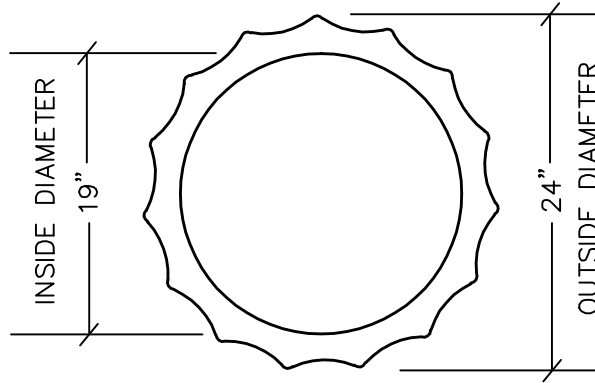

MIAMI ROUND PLANTER
MODEL NUMBER 1SU-2430

TOP VIEW

SIDE VIEW

1SU-2430

1SU-3624

1SU-3636

1SU-6036

MIAMI ROUND PLANTER VARIATIONS