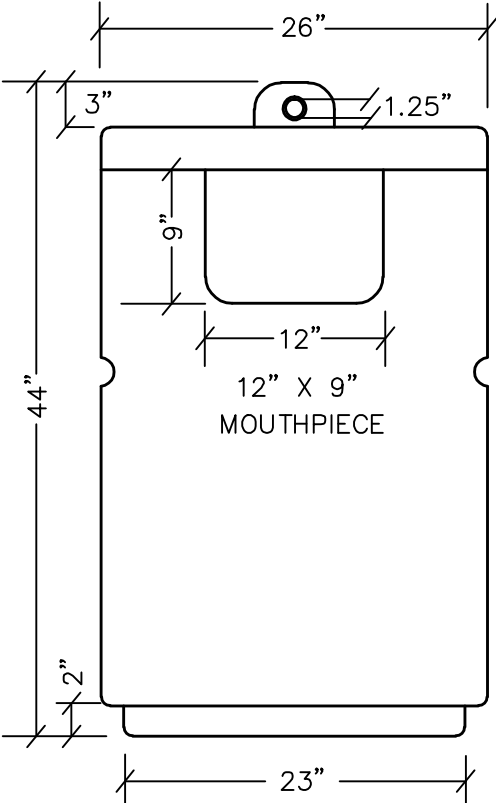

BOULEVARD ROUND RECEPTACLE
MODEL NUMBER RLC-2641HAB

RECEPTACLE
TOP VIEW

LINER

TOP VIEW

SIDE VIEW

RECEPTACLE
LINER

SIDE VIEW