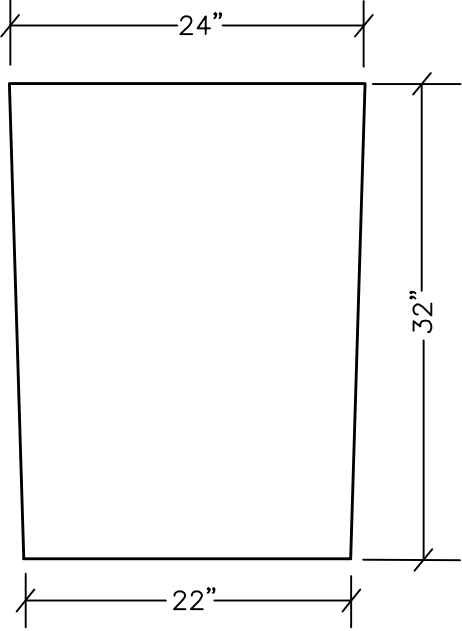

BOULEVARD ROUND RECEPTACLE
MODEL NUMBER RLC-2641HAB

RECEPTACLE
TOP VIEW

LINER

TOP VIEW

SIDE VIEW

RECEPTACLE
LINER

SIDE VIEW