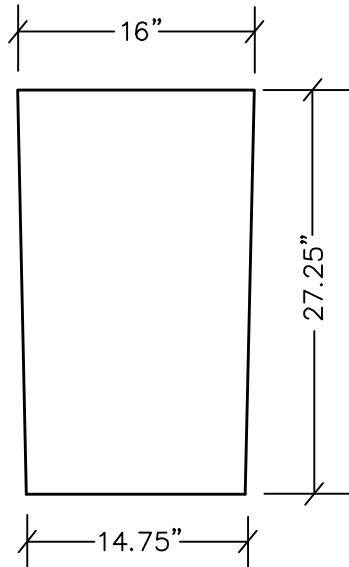

BOULEVARD ROUND RECEPTACLE
MODEL NUMBER RLC-2038T HAB

RECEPTACLE

TOP VIEW

SIDE VIEW

LINER

TOP VIEW

SIDE VIEW

RECEPTACLE
LINER