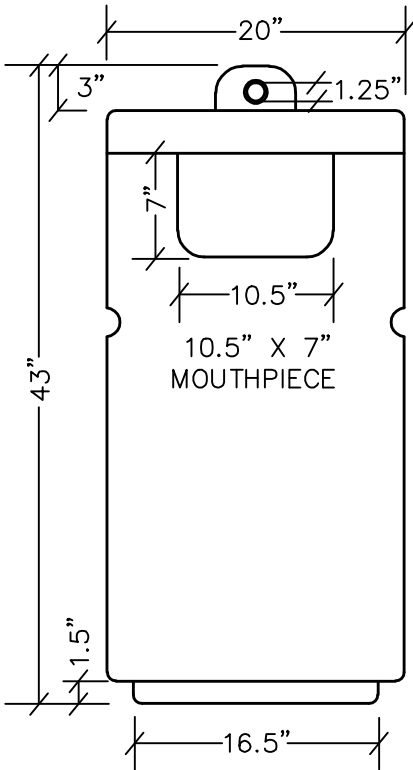

BOULEVARD ROUND RECEPTACLE
MODEL NUMBER RLC-2038T HAB

RECEPTACLE

TOP VIEW

SIDE VIEW

LINER

TOP VIEW

SIDE VIEW

RECEPTACLE
LINER