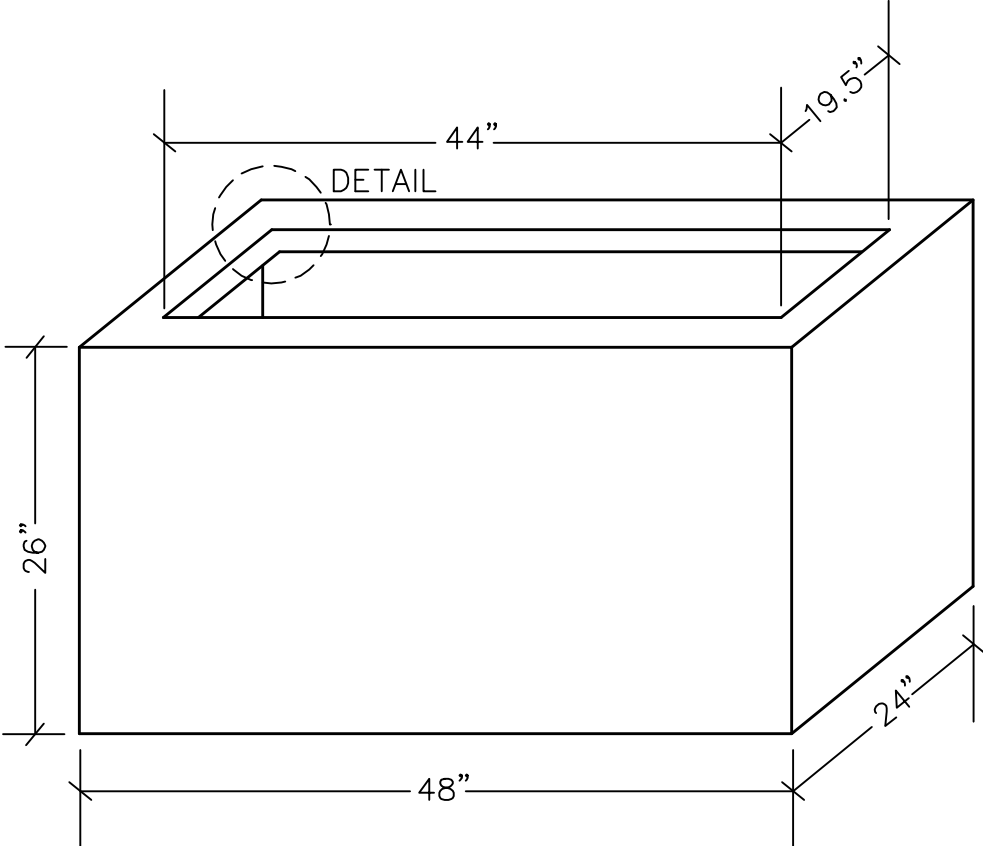

CANNON PLANTER
MODEL NUMBER 1CA-482426

DETAIL